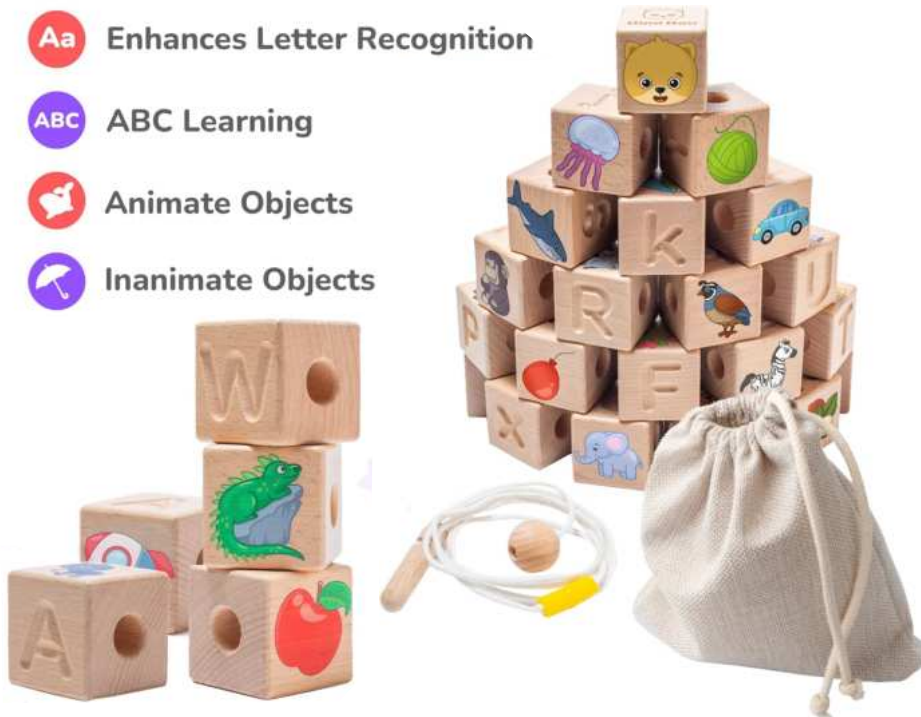

0 1 2 3 4 5 6 7 8 9

MY NAME IS

MY BIRTHDAY IS ON

For a more holistic approach to your child's development, consider using Bimi Boo Wooden Toys to foster early handwriting and reading skills.

Aa Enhances Letter Recognition

ABC ABC Learning

🐾 Animate Objects

☂️ Inanimate Objects

Wooden Alphabet Lacing Beads

Each lacing bead has an uppercase letter on one side and a lowercase letter on the other. Kids can lace them to enhance motor skills while learning their ABCs. Each block also features two attractive pictures related to the letter. This helps children recognize letter sounds and introduces them to different animate and inanimate objects in a playful manner.

For wholesome, interactive, and independent learning, as well as to nurture a love for letters and reading, offer your child the Bimi Boo Academy App.

Academy

Learning games for kids by Bimi Boo is a comprehensive educational app for preschool development. The app features over 1700 entertaining games and activities and covers the essential curriculum for preschool: letter and number recognition, reading, tracing, spelling, phonics, addition, subtraction, shapes, colors, patterns and much more.